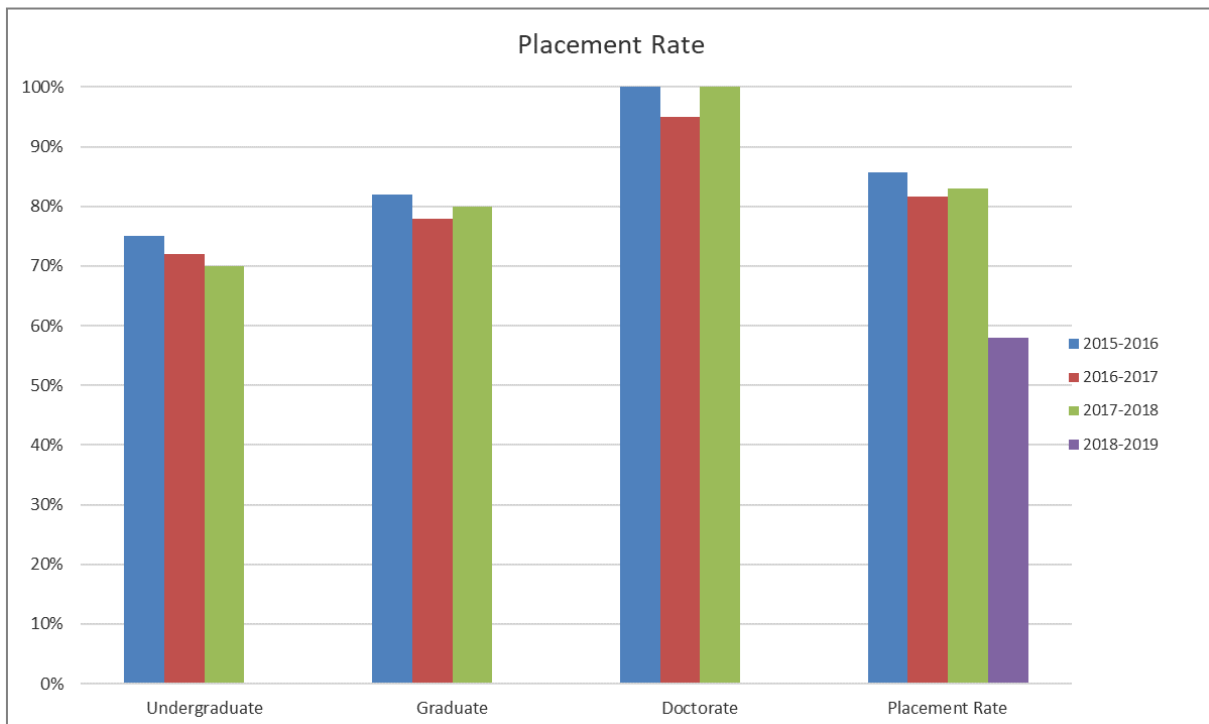

STUDENTS OUTCOMES DATA

RETENTION DATA

ALUMNI OUTCOMES DATA

Placement Rate

Statistics as of 08-2019	2017	2018	2019
Employers Overall Satisfaction	86%	87%	78%-ongoing

For a list of Schools, Universities and Employers, please contact the Registrar at: admin@iulf.education