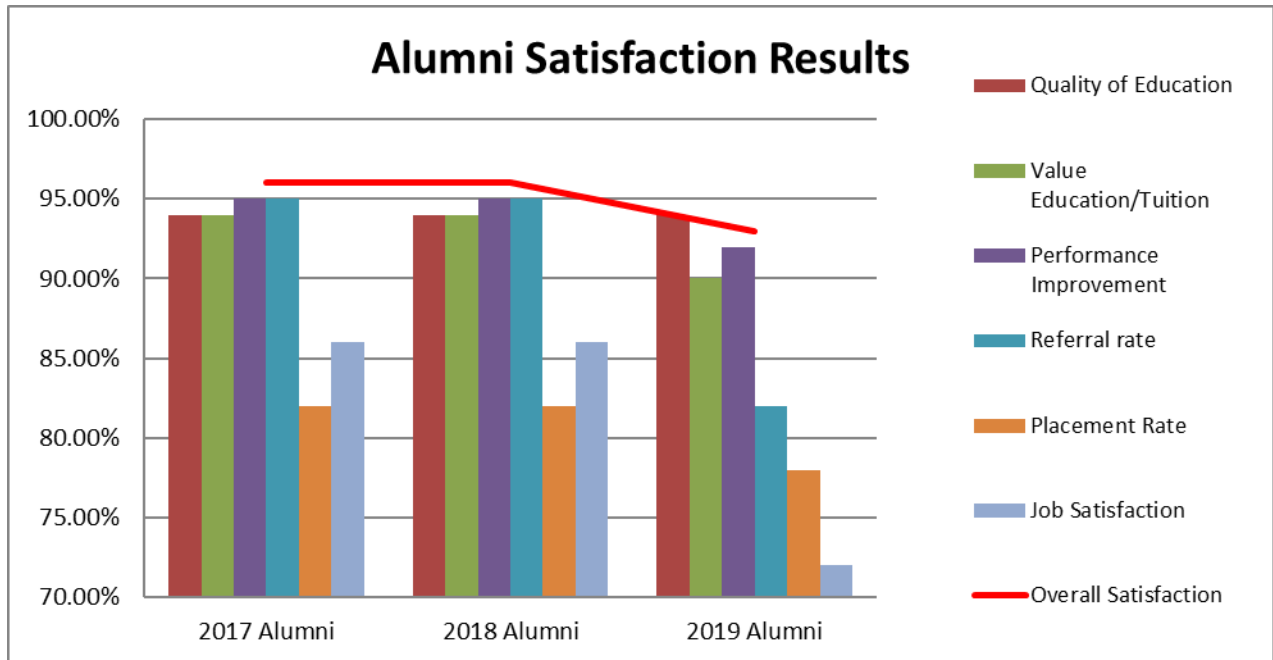

STUDENTS OUTCOMES DATA

RETENTION DATA

ALUMNI OUTCOMES DATA

Placement Rate

Statistics as of 08-2019	2017	2018	2019
Employers Overall Satisfaction	86%	87%	78%-ongoing

For a list of Schools, Universities and Employers, please contact the Registrar at: admin@iulf.education