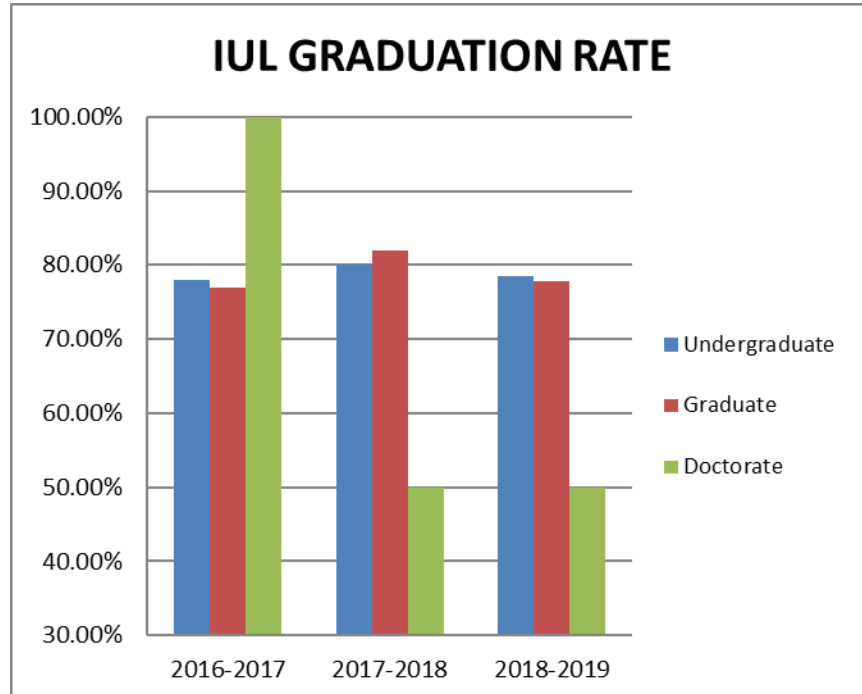

STUDENTS OUTCOMES DATA

RETENTION DATA

ALUMNI OUTCOMES DATA

Placement Rate

Statistics as of 08-2019	2017	2018	2019
Employers Overall Satisfaction	86%	87%	78%-ongoing

For a list of Schools, Universities and Employers, please contact the Registrar at: admin@iulf.education