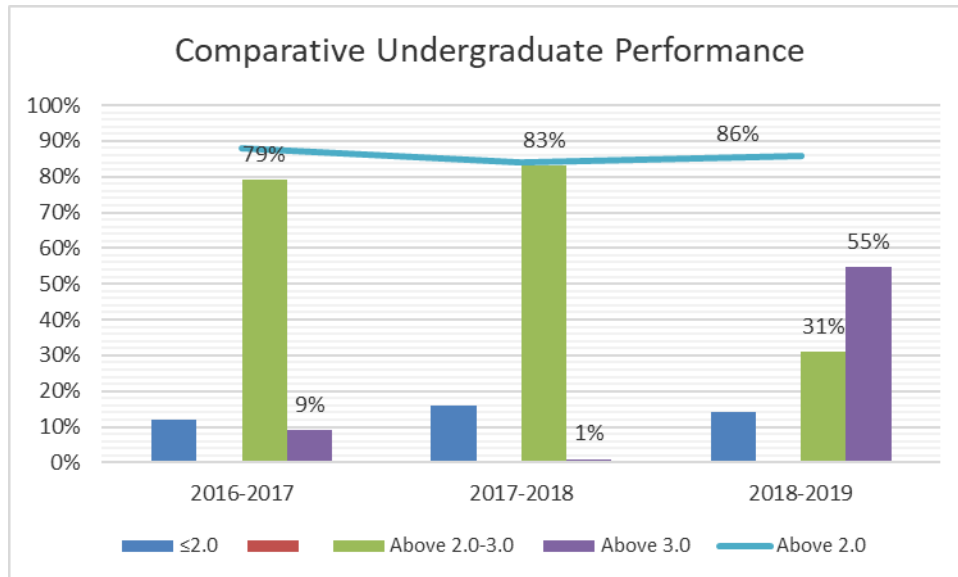

STUDENTS OUTCOMES DATA

RETENTION DATA

ALUMNI OUTCOMES DATA

Placement Rate

Statistics as of 08-2019	2017	2018	2019
Employers Overall Satisfaction	86%	87%	78%-ongoing

For a list of Schools, Universities and Employers, please contact the Registrar at: admin@iulf.education