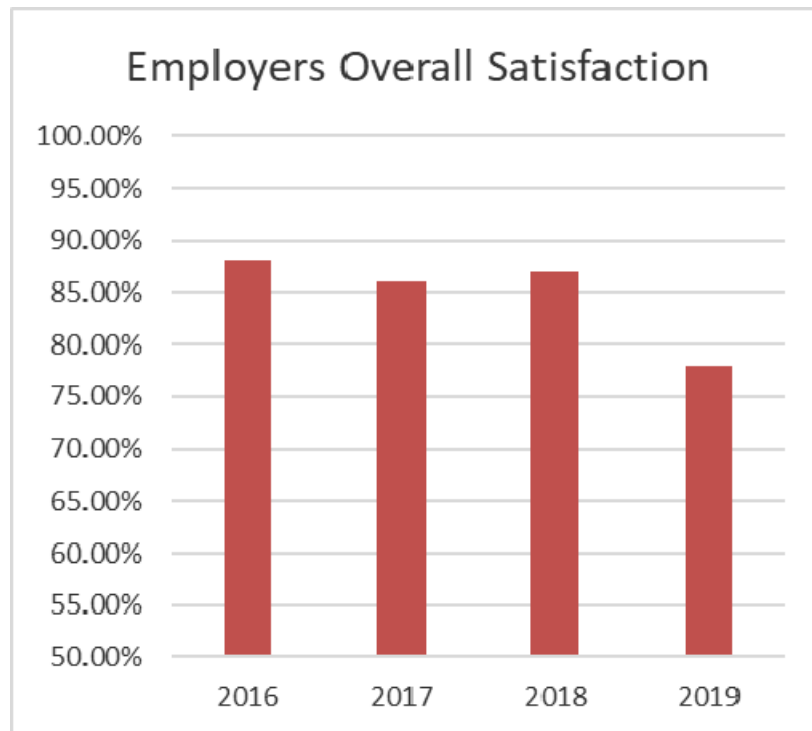

STUDENTS OUTCOMES DATA

RETENTION DATA

ALUMNI OUTCOMES DATA

Placement Rate

Statistics as of 08-2019	2017	2018	2019
Employers Overall Satisfaction	86%	87%	78%-ongoing

For a list of Schools, Universities and Employers, please contact the Registrar at: admin@iulf.education