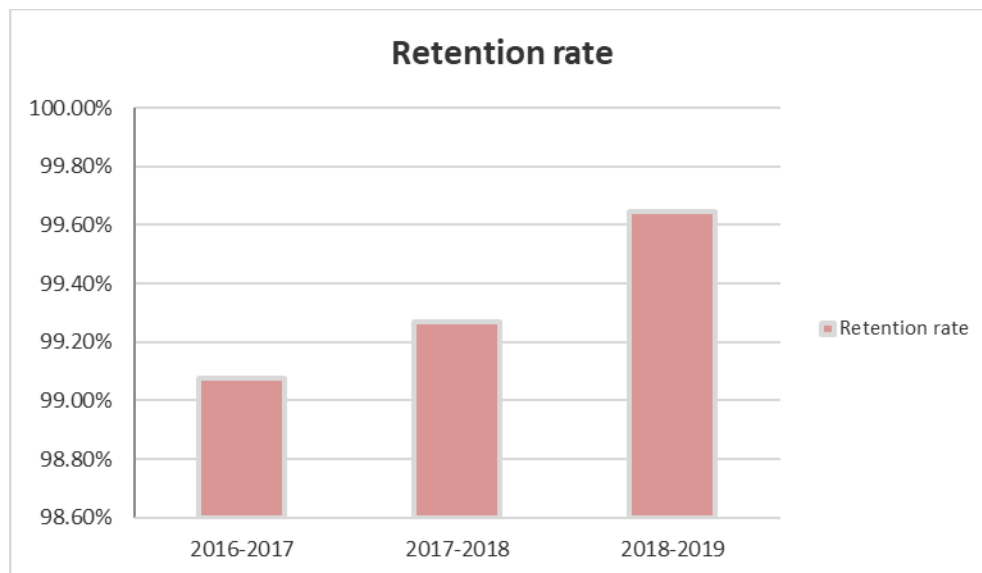

STUDENTS OUTCOMES DATA

RETENTION DATA

ALUMNI OUTCOMES DATA

Placement Rate

Statistics as of 08-2019	2017	2018	2019
Employers Overall Satisfaction	86%	87%	78%-ongoing

For a list of Schools, Universities and Employers, please contact the Registrar at: admin@iulf.education