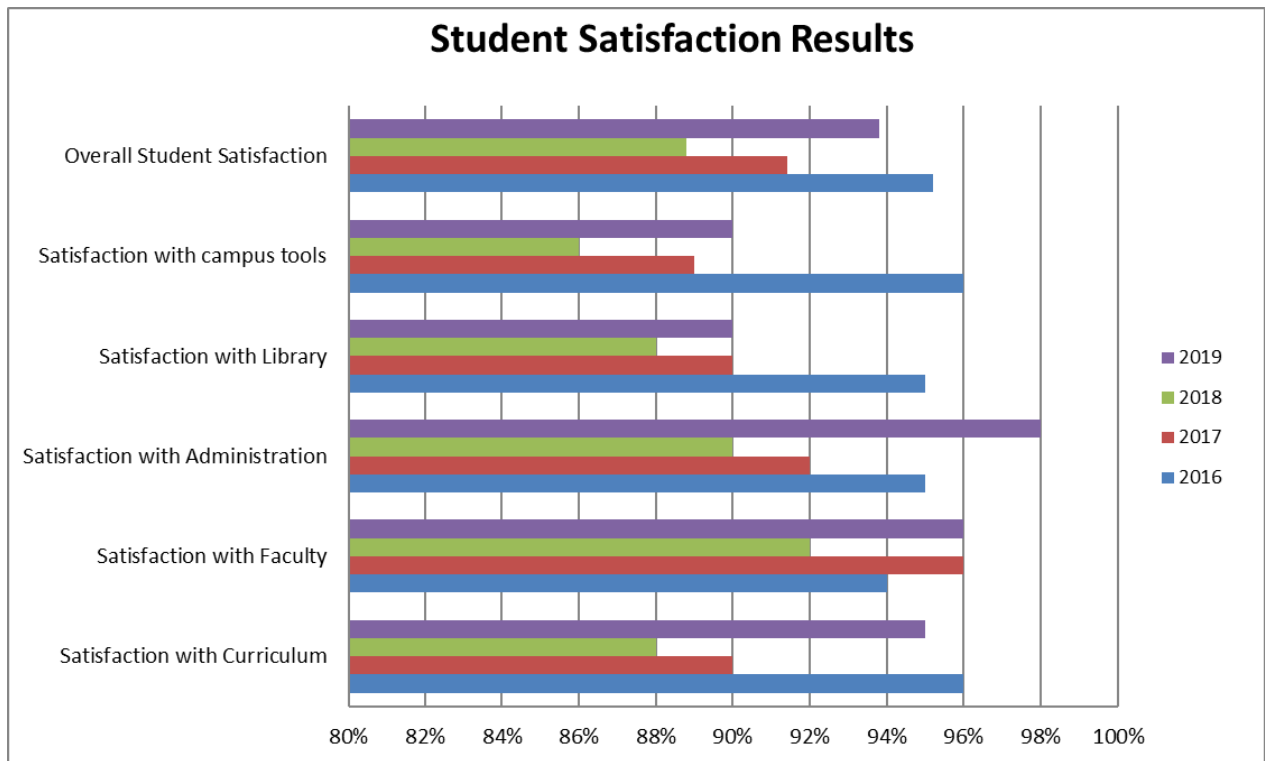

STUDENTS OUTCOMES DATA

RETENTION DATA

ALUMNI OUTCOMES DATA

Placement Rate

Statistics as of 08-2019	2017	2018	2019
Employers Overall Satisfaction	86%	87%	78%-ongoing

For a list of Schools, Universities and Employers, please contact the Registrar at: admin@iulf.education